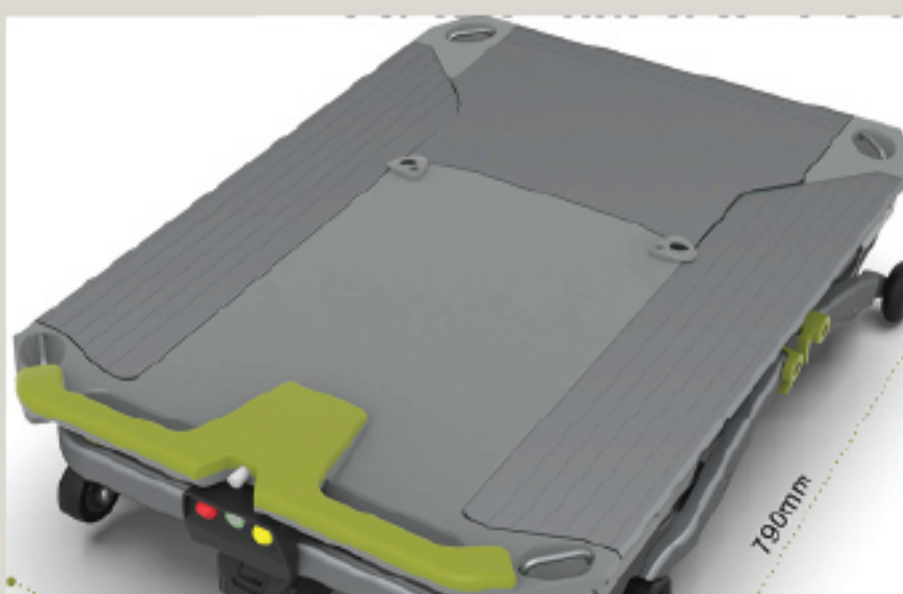

Multi Purpose “Hylorax” Lifter

In the world of mobility lifts, the HYLORAX 50kg lifter emerges as a revolutionary portable solution for effortlessly hoisting wheelchairs and mobility scooters into vehicles, far surpassing the limitations of traditional car boot hoists. These fixed installations, while effective for daily use, often demand professional fitting, vehicle-specific wiring, and permanent modifications that lock users into one car.

The Hylorax car boot Lifter, with its lightweight, scissor-lift design and rolling wheels, flips the script by delivering unmatched flexibility without compromising on power or safety.

The Hylorax Lifter has also been designed as a Multi-purpose Lifter, so our clients can also use for general lifting within the home.