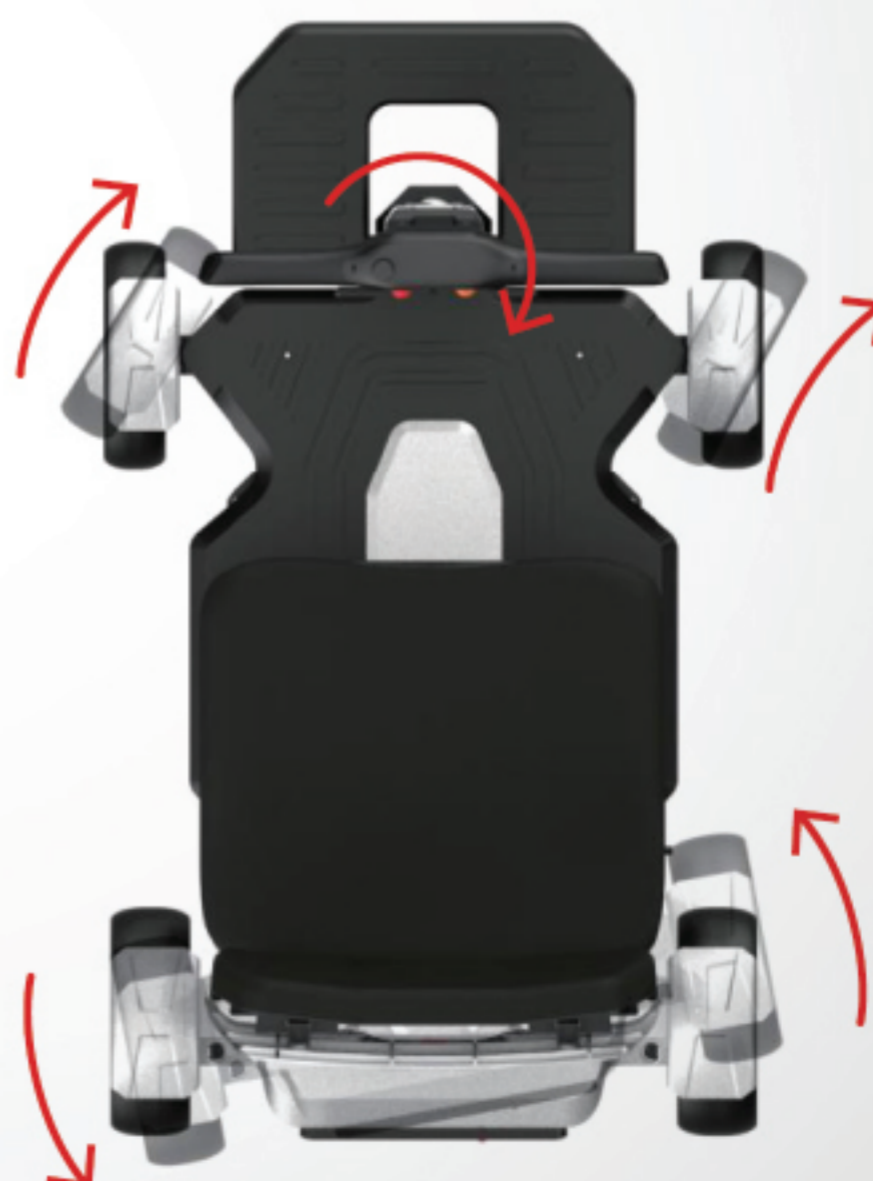

The 4 wheel steering mobility scooter is a lightweight, foldable 4-wheel electric mobility scooter designed for effortless daily use. Featuring innovative four-wheel steering for superior maneuverability, quick-fold design, comfortable seating with foldable footrest, and powerful electromagnetic brakes, it offers smooth, safe riding with a 20km+ range. Perfect for seniors and anyone seeking portable, reliable mobility.

Crafted from durable aluminum alloy, the 4WS weighs just 25kg yet supports up to 120kg. It features a quick-fold design that collapses in seconds for easy transport and storage.

Enjoy a smooth, comfortable ride with plush seating, a foldable footrest, intelligent controller, and reliable electromagnetic brakes for confident stopping power. Powered by a 250W motor and 24V 12Ah lithium battery, the 4WS scooter offers a range of 20km+ on a single charge, with a top speed of 15km/h and 12° climbing ability.

Whether you're navigating shopping centres, parks, or home, the 4WS mobility scooter provides portable, dependable mobility for seniors and anyone seeking greater independence. Compact, safe, and user-friendly — your perfect travel companion.